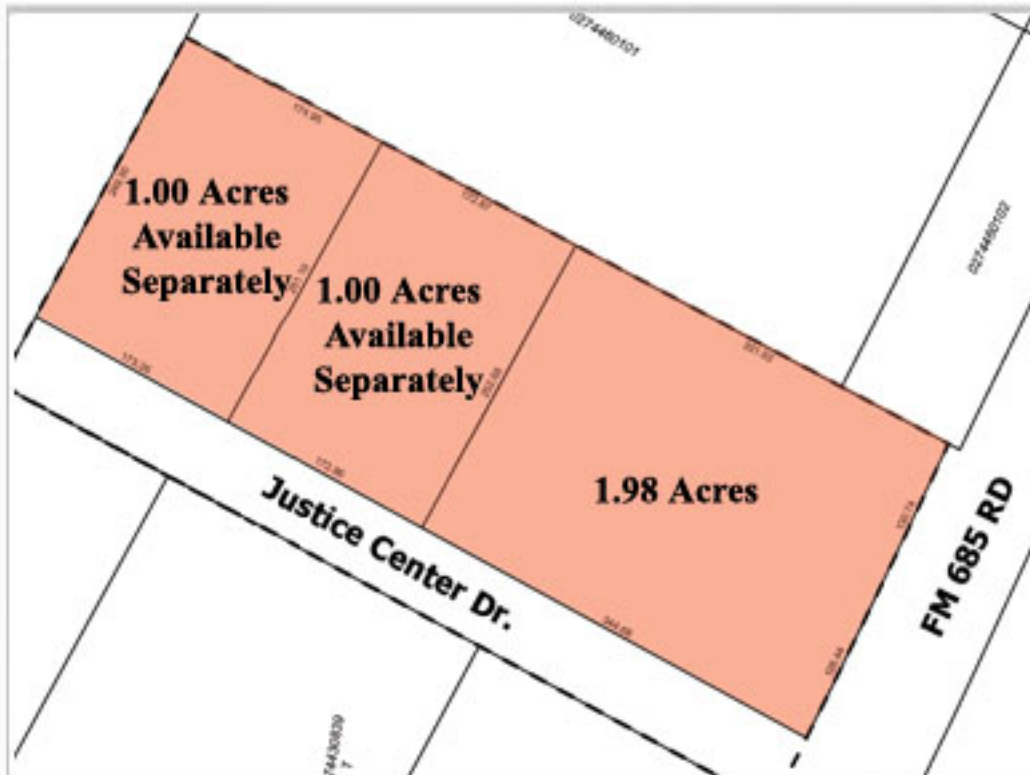

CAPTEX COMMERCIAL
PROPERTIES

FOR SALE

Justice Center Dr./FM 685
Pflugerville, Texas 78660

Bill Oates, CCIM

(512) 527-9600

boates@captex.com

The material contained in this memorandum is based in part upon information furnished to Captex Commercial Properties by sources deemed to be reliable. The information is believed to be accurate in all material respects, but no representation or warranty, expressed or implied, as to list accuracy or completeness is made by any party. Nothing contained herein should be relied upon as a promise or representation as to the future. Recipients should conduct their own analysis of the transaction described herein.